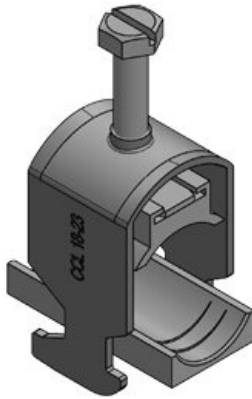

CCL Cable clamps / cable clips

for C section rails C30

The cable clamps are characterised by a high clamping range and great flexibility. Ideally suited for strain relief on the C section rail with opening dimensions 16 - 17 mm. It offers flexible clamping ranges from 6 mm to 64 mm. The counter tray is secured by a locking mechanism and cannot slip out of the cable clamp.

Also available: sets consisting of [EMC shield clamp LFC](#) and matching [CCL cable clip](#).

RoHS
compliant

REACH
COMPLIANCE

Specifications

Material	Mild steel, galvanically zinc plated
Properties	vibration proof
Mounting options	Clamping

Advantages & Benefits

- Quick and easy assembly
- For mounting on all common C30 rails with 16 - 17 mm opening dimensions

Product Types & Sizes

CCL 6-13

Part No.	32000	Clamping	6 - 13 mm
EAN	4251269323	range	
	577	Clamping	1 x 6 - 13
Package quantity	25	range	mm
Length	24 mm		
Width	19 mm		
Height	31 mm		
Mounting height	51 mm		

CCL 12-19

Part No.	32001	Clamping	12 - 19 mm
EAN	4251269323	range	
	584	Clamping	1 x 12 - 19
Package	25	range	mm
quantity			
Length	24 mm		
Width	22 mm		
Height	36 mm		
Mounting	56,7 mm		
height			

CCL 18-23