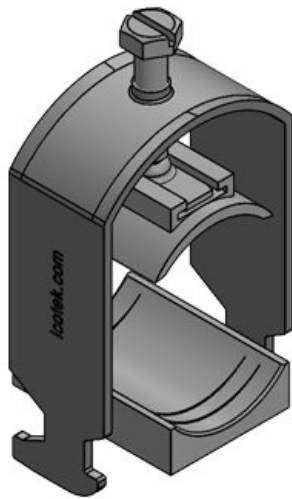

CCL Cable clamps / cable clips

for C section rails C30

The cable clamps are characterised by a high clamping range and great flexibility. Ideally suited for strain relief on the C section rail with opening dimensions 16 - 17 mm. It offers flexible clamping ranges from 6 mm to 64 mm. The counter tray is secured by a locking mechanism and cannot slip out of the cable clamp.

Also available: sets consisting of [EMC shield clamp LFC](#) and matching [CCL cable clip](#).

RoHS
compliant

REACH
COMPLIANCE

Specifications

Material	Mild steel, galvanically zinc plated
Properties	vibration proof
Mounting options	Clamping

Part No.	32002	Clamping	18 - 23 mm
EAN	4251269323	range	
	591	Clamping	1 x 18 - 23
Package	25	range	mm
quantity			
Length	24 mm		
Width	26 mm		
Height	38 mm		
Mounting	62 mm		
height			

CCL 22-32

Part No.	32003	Clamping	22 - 32 mm
EAN	4251269323	range	
	607	Clamping	1 x 22 - 32
Package	25	range	mm
quantity			
Length	24 mm		
Width	38 mm		
Height	52 mm		
Mounting	72 mm		
height			

CCL 30-38

Part No.	32004	Clamping	30 - 38 mm
EAN	4251269323	range	
	614	Clamping	1 x 30 - 38
Package	25	range	mm
quantity			
Length	24 mm		
Width	44 mm		
Height	62 mm		
Mounting	78 mm		
height			

Part No.	32005	Clamping	38 - 42 mm
EAN	4251269323	range	
	621	Clamping	1 x 38 - 42
Package	25	range	mm
quantity			
Length	24 mm		
Width	48 mm		
Height	67 mm		
Mounting	82 mm		
height			