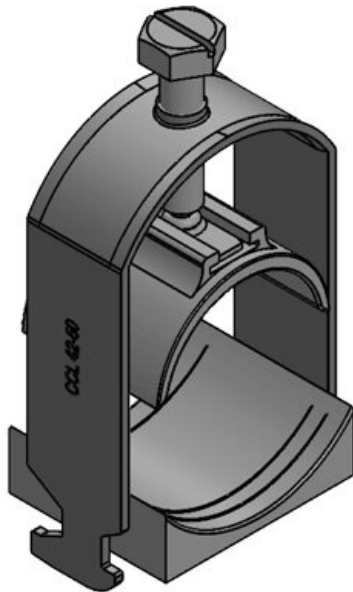

CCL Cable clamps / cable clips

for C section rails C30

The cable clamps are characterised by a high clamping range and great flexibility. Ideally suited for strain relief on the C section rail with opening dimensions 16 - 17 mm. It offers flexible clamping ranges from 6 mm to 64 mm. The counter tray is secured by a locking mechanism and cannot slip out of the cable clamp.

Also available: sets consisting of [EMC shield clamp LFC](#) and matching [CCL cable clip](#).

RoHS
compliant

REACH
COMPLIANCE

Specifications

Material	Mild steel, galvanically zinc plated
Properties	vibration proof
Mounting options	Clamping

Part No.	32002	Clamping	18 - 23 mm
EAN	4251269323	range	
	591	Clamping	1 x 18 - 23
Package	25	range	mm
quantity			
Length	24 mm		
Width	26 mm		
Height	38 mm		
Mounting	62 mm		
height			

CCL 22-32

Part No.	32003	Clamping	22 - 32 mm
EAN	4251269323	range	
	607	Clamping	1 x 22 - 32
Package	25	range	mm
quantity			
Length	24 mm		
Width	38 mm		
Height	52 mm		
Mounting	72 mm		
height			

CCL 30-38

Part No.	32004	Clamping	30 - 38 mm
EAN	4251269323	range	
	614	Clamping	1 x 30 - 38
Package	25	range	mm
quantity			
Length	24 mm		
Width	44 mm		
Height	62 mm		
Mounting	78 mm		
height			

Part No.	32005	Clamping	38 - 42 mm
EAN	4251269323	range	
	621	Clamping	1 x 38 - 42
Package	25	range	mm
quantity			
Length	24 mm		
Width	48 mm		
Height	67 mm		
Mounting	82 mm		
height			